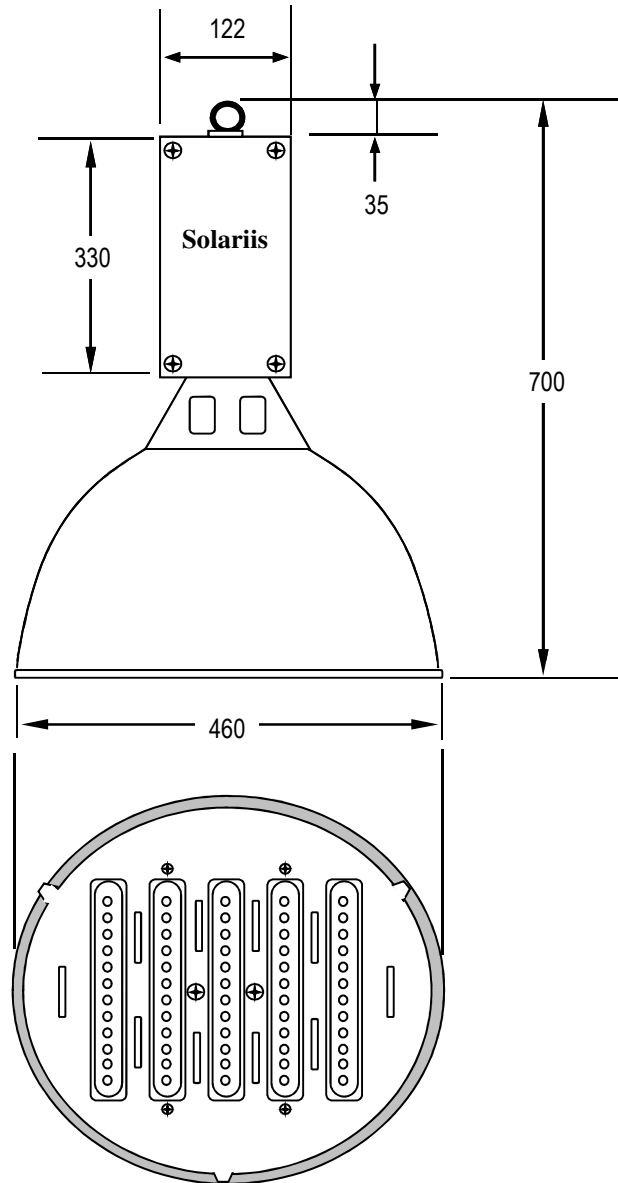

Solariis HH500 High Bay Lighting

Mechanical dimension:

Model: HH500-F2-5-460 (113 Watts)

Weight : 6kg

Mechanical dimension:
Model: HH500-F2-3-405 (68 Watts)
Weight : 4.4kg